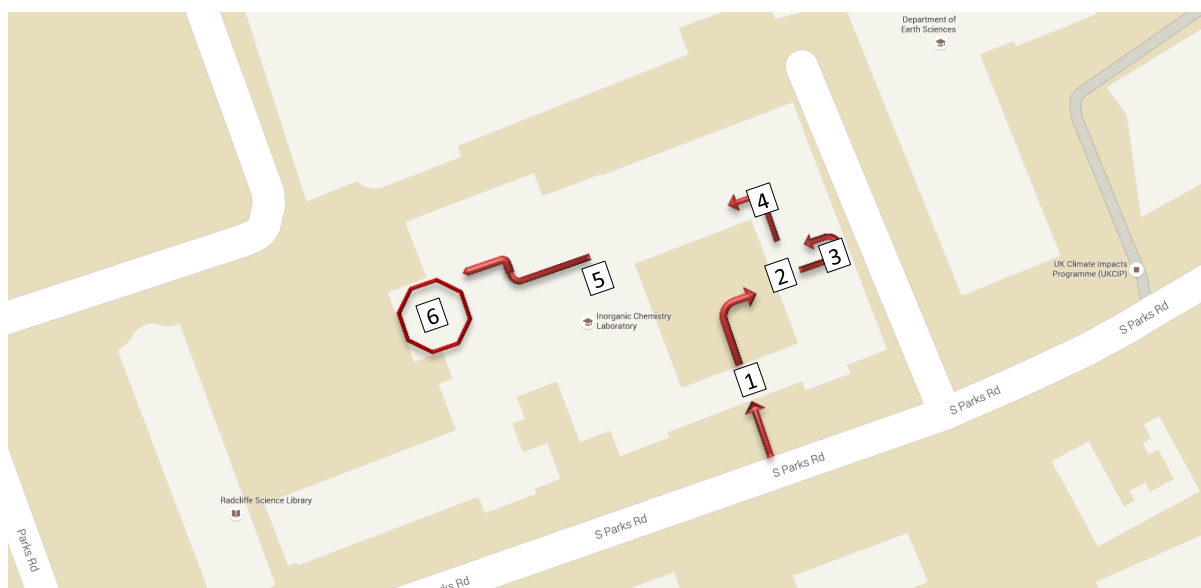

Finding the Abbot's Kitchen

Enter the Inorganic Chemistry Laboratory courtyard from South Parks Road through the archway [1].

Go into the main reception through the door to your right [2].

Go up the flight of stairs straight ahead of you [3].

Once you reach the first floor turn right and follow the corridor to the first left-hand corner [4].

Follow this corridor (through two doors) into the teaching lab, then continue straight ahead [5].

The Abbot's Kitchen is signposted through a door (almost) straight ahead. Follow signs to the Abbot's Kitchen [6].